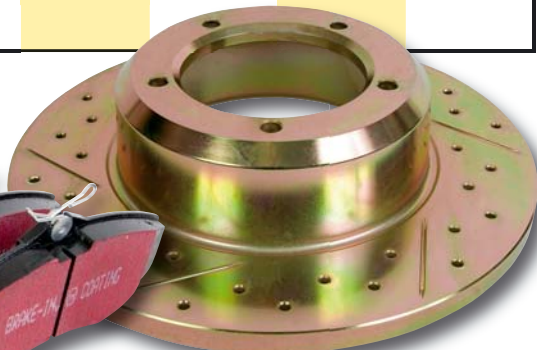

RANGE ROVER CLASSIC – 1972 to 1994/5

YEAR / VEHICLE DETAILS	FRONT DISCS	FRONT PADS	REAR DISCS	REAR PADS	PARKING DRUM	PARKING SHOES
1972-1985 MANUAL BOX	571752	RTC3163	571912	RTC3164	90576624	RTC3405
1972-1985 AUTO & 5 SPEED	571752	RTC3163	571912	RTC3164	FRC3502	RTC3403
1986 to FA399972 (88/9)	FRC7329	RTC4518	FTC1381	RTC6591	FRC3502	RTC6179
GA399973 to 1991	FTC902	RTC6781	FTC1381	RTC6591	FRC3502	RTC6179
1992-1994/5	FTC902	STC8571	FTC1381	STC8570	FRC3502	STC1525 (CABLE)
1992-1994/5	FTC902	STC8571	FTC1381	STC8570	FRC3502	STC965 (ROD)

RANGE ROVER P38 – 1995 to 2002

1995-2002	NTC8780	STC1880	NTC8781	STC1879	NTC9859	STC1525

RANGE ROVER L322 – 2002 onwards

LESS ARMoured to 5A	SDB000201	SFC500050	SDB000211	SFP500210	N/A	SFS000051
3.0 D & 4.4 V8 – 5A on	SDB500182	SFP500010	SDB500202	SFP500140	N/A	SFS000051
3.6 D & 4.2 V8 5A to 8A	SDB500193	SFP500070	SDB500202	SFP500140	N/A	SFS000051
3.6 D & 4.2 V8 – 8A on	SDB500193	SFP500240	SDB500202	SFP500140	N/A	SFS000051

RANGE ROVER SPORT – 2005 onwards

2.7 V6 DIESEL	SDB000604	SFP500010	SDB000636	SFP500140	N/A	SFS500012
3.6 V8 DIESEL	SDB000624	SFP500070	SDB000624	SFP500140	N/A	SFS500012
4.2 V8 SUPERCHARGED	SDB000624	SFP500070	SDB000646	SFP500140	N/A	SFS500012
4.4 V8 EFI	SDB000614	SFP500010	SDB000646	SFP500140	N/A	SFS500012